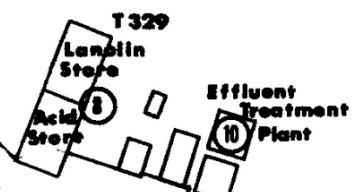

November 1968

WEYBRIDGE WORKS

**BRITISH AIRCRAFT CORPORATION
WEYBRIDGE DIVISION**

WEYBRIDGE WORKS-key to maps

MAIN WORKS - GROUND FLOOR

MAIN WORKS

T308
Septic Tank

Flak
Tower
T179