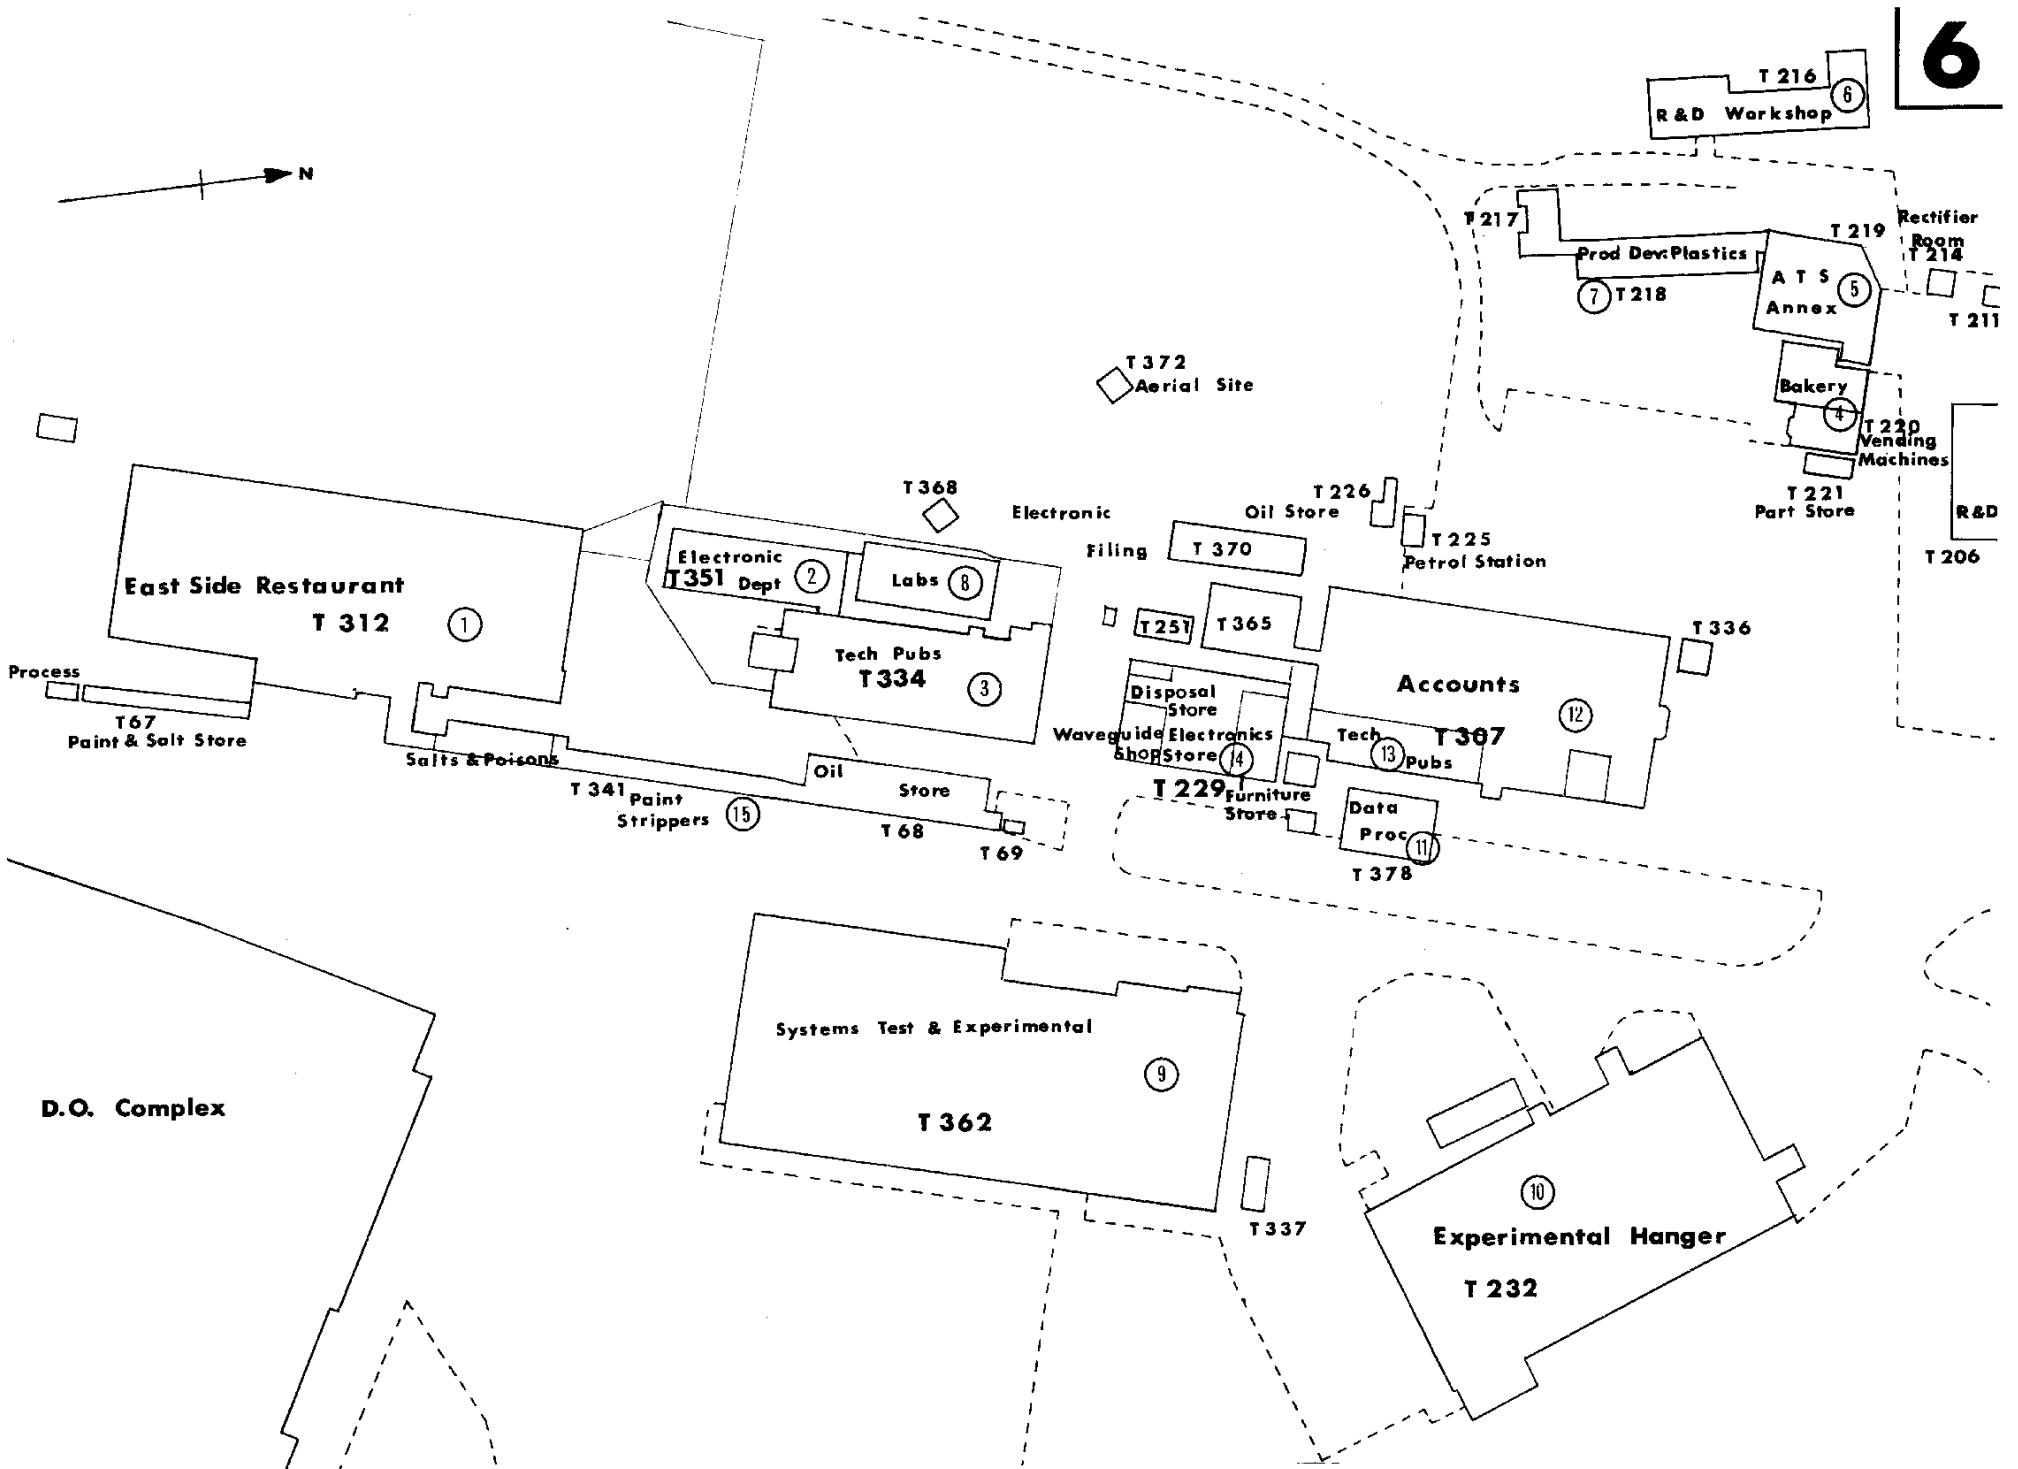

On the page facing each of the maps there is a list of all the
major departments and their areas in square feet.

A supplementary list of minor buildings is to be found at the back
of the reference guide.

November 1968

WEYBRIDGE WORKS

**BRITISH AIRCRAFT CORPORATION
WEYBRIDGE DIVISION**

WEYBRIDGE WORKS-key to maps

MAIN WORKS - GROUND FLOOR

MAIN WORKS

T308
Septic Tank

Flak
Tower
T179

RAILWAY

Store
T183

T184
Hammer
Shop

①

Pattern Store
T185

T186
Sub-Station

T335
Sub-Station

Runway