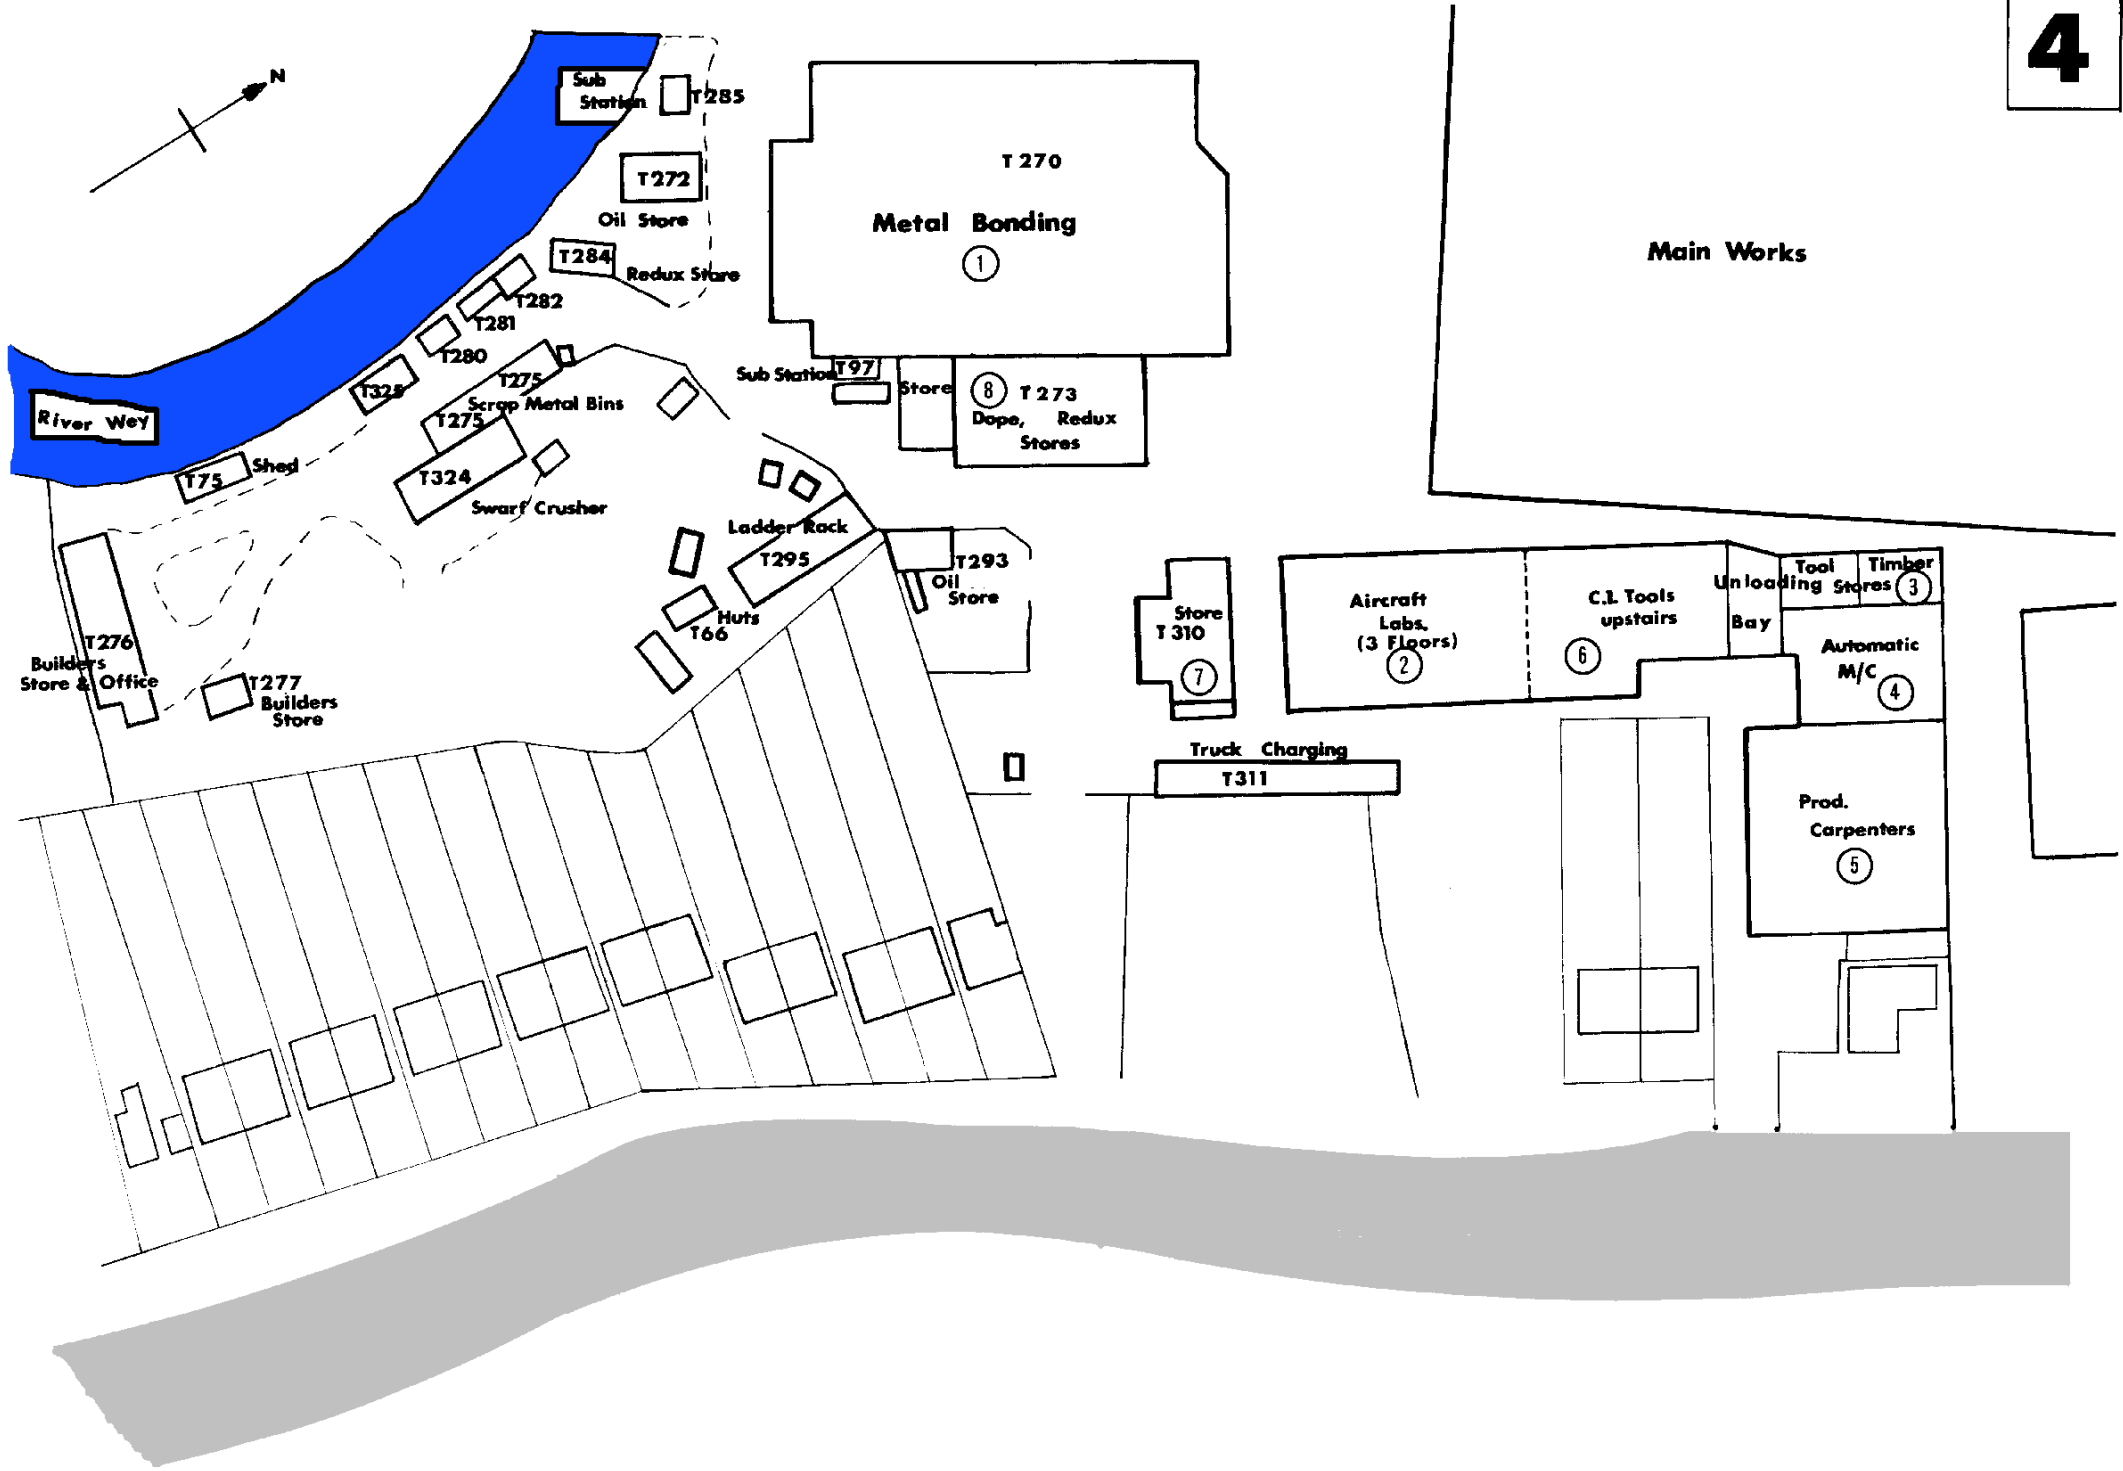

On the page facing each of the maps there is a list of all the
major departments and their areas in square feet.

A supplementary list of minor buildings is to be found at the back
of the reference guide.

November 1968

WEYBRIDGE WORKS

**BRITISH AIRCRAFT CORPORATION
WEYBRIDGE DIVISION**

WEYBRIDGE WORKS-key to maps

MAIN WORKS - GROUND FLOOR

MAIN WORKS

T308
Septic Tank

Flak
Tower
T179