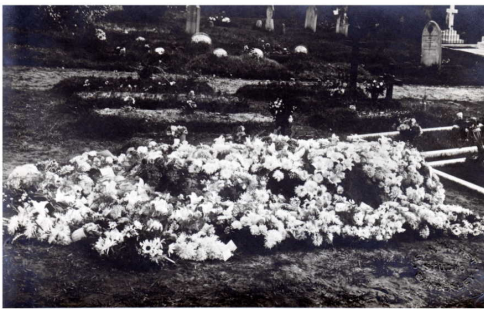

1911

Residence

Abraham Wellman lived in Frimley, Surrey, on 2 April 1911.

02 Apr 1911 • Frimley, Surrey, England

1921

Census

1921 • 5 Watsons Cottages, Gordon Road Camberley.

1926

Residence

Abraham Wellman lived in Surrey in 1926.

1926 • Surrey, England

1927

Death

Abraham Wellman died on 6 September 1927 in Camberley, Surrey, when he was 79 years old.

Age: 79

6 Sep 1927 • 58 Gordon Rd., Camberley, Surrey England

1927

Burial

Age: 79

10 Sep 1927 • Camberley, St Michael, Surrey, England